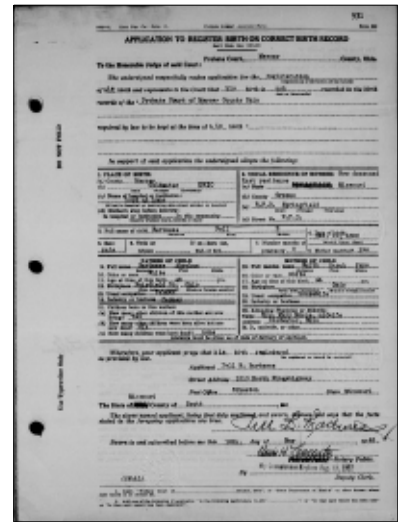

Birth

Children from this marriage were:

+ 68 F   i. **Jane BARTMESS** [24207] was born on 1 Dec 1914 in Missouri, died on 31 Jul 1982 in Pensacola, Escambia County, Florida at age 67, and was buried in Bayview Memorial Park, Pensacola, Escambia County, Florida.

Jane married **William Looney GILLESPIE** [24208]. (b. 21 Jun 1908, d. 16 Sep 1988)

+ 69 M   ii. **Norman Pell BARTMESS** [24209] was born on 11 Mar 1918 in Malden, Dunklin County, Missouri, died on 8 Feb 2004 in Kennett, Dunklin County, Missouri at age 85, and was buried on 12 Feb 2004 in Dunklin Memorial Gardens, Kennett, Dunklin County, Missouri.

Norman married **Nancy Joann SCALES** [24216] (b. 1 Dec 1929) on 27 Jun 1952 in Dunklin, Scott County, Missouri.