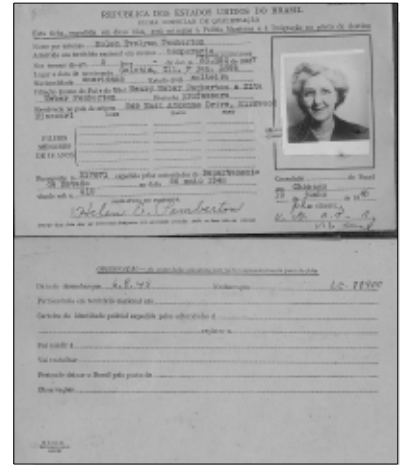

Descendants of Henry J WEBBER

43. Helen Evelyn Pemberton [10724] (*Etta E. WEBBER*³, *Joseph Riley*², *Henry J*¹) was born on 7 Jan 1895 in Galatia, Saline County, Illinois, died on 2 Nov 1967 in Missouri at age 72, and was buried on 4 Nov 1967 in Oak Hill Cemetery, Kirkwood, St. Louis County, Missouri.

General Notes:

Helen Pemberton
United States Social Security Death Index
Age 72
Given Name Helen
Surname Pemberton
Birth Date 07 Jan 1895
State Missouri
Last Place of Residence Missouri
Previous Residence Postal Code 63122
Event Date Nov 1967

Passport into Brazil

1900 - Galatia Township [Galatia vill., Saline, Illinois]

Joseph Webber	Head	M	50	Illinois
Rachel Webber	Wife	F	51	Illinois
Dick Webber	Son	M	19	Illinois
Etta Pemberton	Daughter	F	31	Illinois
Grace Pemberton	Granddaughter	F	14	Illinois
Ina Pemberton	Granddaughter	F	13	Illinois
Ora Pemberton	Granddaughter	F	11	Illinois
Lillian Pemberton	Granddaughter	F	9	Illinois
Norman Pemberton	Grandson	M	7	Illinois
Helen Pemberton	Granddaughter	F	5	Illinois
Jennie Pemberton	Daughter	F	27	Illinois
Joseph Pemberton	Grandson	M	10	Illinois
Gladys Pemberton	Granddaughter	F	7	Illinois
Minnie Hall	Daughter	F	25	Illinois
Arthur Hall	Grandson	M	6	Illinois

1910 - Cape Girardeau Ward 2, Cape Girardeau, Missouri

Henry W Pemberton	Head	M	50	Illinois
Etta W Pemberton	Wife	F	41	Illinois
Grace O Pemberton	Daughter	F	24	Illinois
Ina M Pemberton	Daughter	F	22	Illinois
Ora M Pemberton	Daughter	F	21	Illinois
Lillian E Pemberton	Daughter	F	18	Illinois
Norman W Pemberton	Son	M	16	Illinois
Helen E Pemberton	Daughter	F	14	Illinois
Lydia Ritter	Servant	F	20	Missouri

Brasil, Cartões de Imigração, 1900-1965

Name Helen Evelyn Pemberton
Event Type Immigration
Event Date 1948
Event Place Rio de Janeiro, Rio de Janeiro, Brazil
Gender Unknown
Marital Status Single
Nationality United States
Traveling With Children No