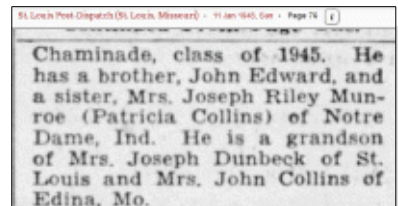

Name

Children from this marriage were:

+ 115 F i. **Anne Collins MUNROE** [24223] was born on 10 Nov 1946.

+ 116 M ii. **Peter Riley Joseph MUNROE** [24224] was born in 1947-1951.