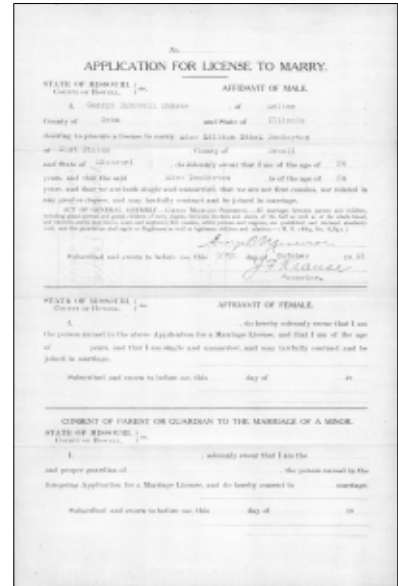

Descendants of Henry J WEBBER

41. Lillian Ethel PEMBERTON [10728] (*Etta E. WEBBER*³, *Joseph Riley*², *Henry J*¹) was born on 27 Oct 1891 in Galatia, Saline County, Illinois, died on 29 May 1986 in St Louis, St. Louis County, Missouri at age 94, and was buried in Oak Hill Cemetery, Kirkwood, St. Louis County, Missouri.

General Notes: 1940 - Ward 1, Kirkwood, Bonhomme Township, St. Louis, Missouri

George B Munroe	Head	M	47	Missouri	
Lillian Munroe	Wife	F	48	Illinois	
George Munroe	Son	M	22	Illinois	
Mary Josephine Munroe	Daughter	F	20	Missouri	
Joseph Munroe	Son	M	15	Missouri	
Helen Pemberton	Sister-in-law	F	42	Illinois	

Illinois Births and Christenings, 1824-1940

Name Lillian Ethyl Pemberton
Gender Female
Event Type Birth
Event Date 27 Oct 1891
Event Place Galatia, Saline, Illinois
Father's Name Henry Webber Pemberton
Mother's Name Etta Evelyn Webber

Marriage

Lillian married **George Bakewell MUNROE** [9898], son of **Otis Mortimer MUNROE** [9902] and **Marie Anne BAKEWELL** [269], on 11 Oct 1916 in West Plains, Howell, Missouri. George was born on 1 Sep 1892 in DeSota, Jefferson County, Missouri, died on 21 Apr 1960 in Kirkwood, St. Louis County, Missouri at age 67, and was buried on 25 Apr 1960 in Oak Hill Cemetery, Kirkwood, St. Louis County, Missouri.