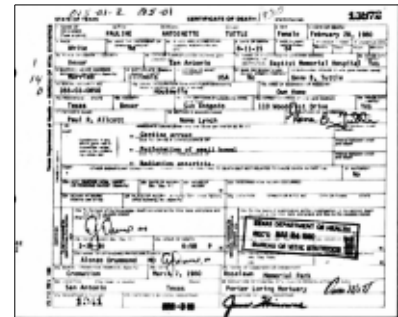

Death Certificate