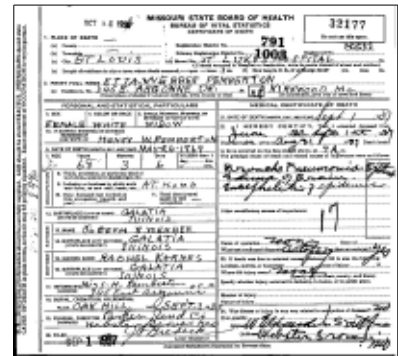

Death Certificate