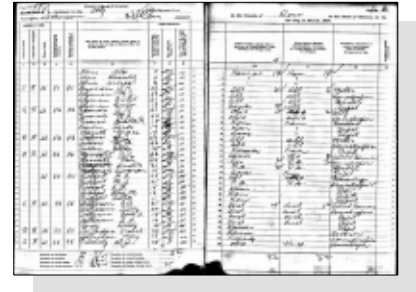

Descendants of Henry J WEBBER

+ 23 M v. **Richard "Dick" Odd WEBBER** [14126] was born on 7 Aug 1881 in Illinois, died on 3 Dec 1942 in Harrisburg, Saline County, Illinois at age 61, and was buried in Webber Campground Cemetery, Saline County, Illinois.

Richard married **Pearl Lena DOOLEY** [4549] (b. 17 Apr 1889, d. 10 Apr 1967) on 23 Dec 1908 in Saline County, Illinois.

7. Henry J. WEBBER [13986] (*Henry J¹*) was born on 1 Jan 1852 in Galatia, Saline County, Illinois, died on 10 Nov 1917 in Hoisington, Barton County, Kansas at age 65, and was buried on 13 Nov 1917 in Hoisington Cemetery, Hoisington, Barton County, Kansas.

General Notes: They were - like many of the Webbers - wealthy. They would winter in Florida, Texas, Los Angeles per newspaper articles.

Kansas State census 1855-1925 Reno County 1905
(1905)

Kansas Marriages, 1840-1935

Name Henry J. Webber
Birth Date 1852
Birthplace Of Barton Co.
Age 36
Spouse's Name Mary A. Thornberg
Spouse's Birth Date 1863
Spouse's Birthplace Of Gray Co.
Spouse's Age 25
Event Date 15 Apr 1888
Event Place Cimarron, Gray, Kansas

1860 - Township 8 Range 5 E, Saline, Illinois

Henry Weber	M	38	Tenn
Mary J Weber	F	37	Ill
William Weber	M	16	Ill
Andrew J Weber	M	14	Ill
Joseph R Weber	M	9	Ill
Henry J Weber	M	8	Ill
Charle C Weber	M	6	Ill
Mahala J Weber	F	2	Ill
John Defournet	M	25	Ten
Martha Taylor	F	17	Ills

1870 - Tp 8 R 5 E, Saline County, Illinois

Henry Webber	M	45	Tennessee
Mary J Webber	F	44	Illinois
Andrew J Webber	M	24	Illinois
Henry Webber	M	19	Illinois
Charles C Webber	M	17	Illinois
Mahsley Webber	F	12	Illinois
Elley C Webber	F	6	Illinois
Thos E Webber	M	4	Illinois

1880 - Galatia, Saline, Illinois

Henry Webber	Self	M	57	Tennessee, United States
Jane Webber Wife	F	55	Illinois,	United States
Henry J Webber	Son	M	30	Illinois, United States
Thomas E Webber	Son	M	14	Illinois, United States
James Barnes	Other	M	20	Illinois, United States
W Blackwell Other	M	19	Tennessee,	United States