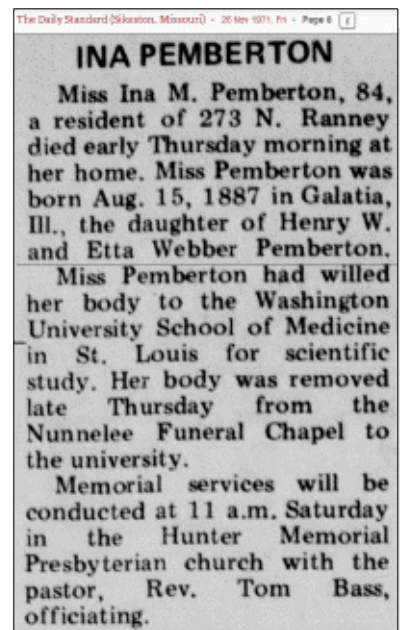

Descendants of Henry J WEBBER

Children from this marriage were:

+ 65 F   i. **Leah Anderson WEBBER** [14049] was born on 7 Mar 1939 in Tarrant County, Texas.

Leah married **Hubert SCOTT** [11969].

+ 66 F   ii. **Paula Gene WEBBER** [14112] was born on 1 Oct 1946 in Harris County, Texas.

37. William Jackson BURNS [2337] (*May Olive WEBBER*³, *Andrew Jackson "Jack"*², *Henry J*¹) was born about 1915 in Illinois.

William married someone.

His child was:

+ 67 M   i. **Allen BURNS** [2328].

38. Grace O. PEMBERTON [10722] (*Etta E. WEBBER*³, *Joseph Riley*², *Henry J*¹) was born on 30 Jan 1886 in Galatia, Saline County, Illinois, died on 28 Jun 1931 in St. Louis, St. Louis County, Missouri at age 45, and was buried on 30 Jun 1931 in Oak Hill Cemetery, Kirkwood, St. Louis County, Missouri.

Grace had children.

39. Ina M. PEMBERTON [10725] (*Etta E. WEBBER*³, *Joseph Riley*², *Henry J*¹) was born on 15 Aug 1887 in Galatia, Saline County, Illinois, died on 25 Nov 1971 in Sikeston, Scott County, Missouri at age 84, and was buried in Oak Hill Cemetery, Kirkwood, St. Louis County, Missouri.

Ina had children.

Obit