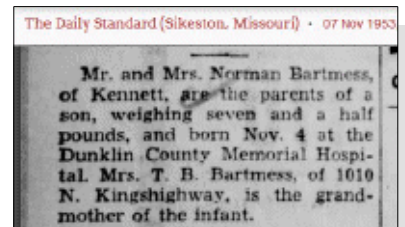

Birth - see notes

Children from this marriage were:

- + 146 M i. **Son BARTMESS** [24266].
- + 147 F ii. **Amy Sue BARTMESS** [24265] was born on 6 Sep 1980 in Missouri.

110. William Joseph BARTMESS [24210] (*Norman Pell BARTMESS*⁵, *Orr Mary "Ora" PEMBERTON*⁴, *Etta E. WEBBER*³, *Joseph Riley*², *Henry J*¹) was born on 30 Nov 1958 in Missouri.

General Notes: This could be William Keith and the third son named Joseph. Not sure.

William married **Erin Anne O'FLAHERTY** [24267] on 11 Jun 1983. Erin was born on 29 Apr 1959 in Missouri.

The child from this marriage was:

- + 148 M i. **Son BARTMESS** [24268].

111. Norman Keith BARTMESS [24219] (*Norman Pell BARTMESS*⁵, *Orr Mary "Ora" PEMBERTON*⁴, *Etta E. WEBBER*³, *Joseph Riley*², *Henry J*¹) was born on 6 Oct 1960 in Missouri.

General Notes: This could be Joseephand the third son named William Keith. Not sure.

112. Jennie Sue MUNROE [24225] (*George Bakewell MUNROE Jr.*⁵, *Lillian Ethel PEMBERTON*⁴, *Etta E. WEBBER*³, *Joseph Riley*², *Henry J*¹).

General Notes: name from Grandmother's obit

Jennie married **JOHNSON** [24226].