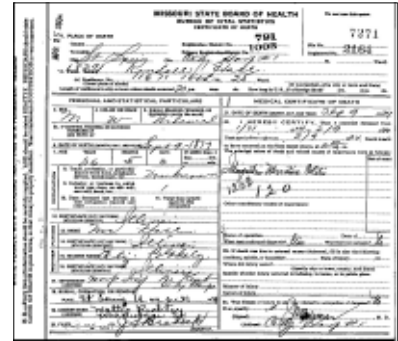

Descendants of Henry J WEBBER

Spouse's Mother's Name   Rachel Karnes

1900 -   Galatia Township[Galatia vill., Saline, Illinois
Minnie Hall   Daughter   F   25   Illinois
Arthur Hall   Grandson   M   6   Illinois

1910 - Galatia, Saline, Illinois, United States
Minnie Hall   Head   F   34   Illinois
Arthur Hall   Grandson   M   15   Illinois

1920 -   Election District 1, Fremont, Wyoming
Fred L Parks   Head   M   33   Illinois
Minnie W Parks   Wife   F   40   Illinois

1930 - Denver, Denver, Colorado
Fred L Parks   Head   M   43   Illinois
Minnie Parks   Wife   F   53   Illinois

1940 -   Tract 30, Denver, Election District H, Denver, Colorado
Fred L Parks   Head   M   53   Illinois
Minnie W Parks   Wife   F   64   Illinois

Minnie married **Randall Pointdexter HALL** [6211], son of **W. H. HALL** [6226] and **Elizabeth BLAKLEY** [1619], on 19 Dec 1893 in Saline County, Illinois Divorced by 1900. The marriage ended in divorce on 23 Jun 1897. Randall was born on 9 Sep 1877 in Halltown, Illinois, died on 9 Feb 1934 in St. Louis, St. Louis County, Missouri at age 56, and was buried on 24 Feb 1934 in St. Louis University (given to science???)

Death Certificate

The child from this marriage was:

+ 47 M   i. **Arthur Webber HALL** [6162] was born on 14 Jun 1894 in Galatia, Saline County, Illinois, died on 2 Sep 1989 at age 95, and was buried in Cloverdale Memorial Park, Boise, Ada County, Idaho.

Arthur married **Ruby Alburta BROWNING** [24259] (b. 13 Aug 1913, d. 17 Feb 1993) in 1917-1933.

Minnie next married **Fred Leroy PARKS** [13859], son of **Mack F. PARKS** [24257] and **Lucy A.** [24258], on 22 Feb 1912 in Benton, Franklin County, Illinois. Fred was born on 22 Sep 1886 in Harrisburg, Saline County, Illinois, died in 1954 at age 68, and was buried in Fairmount Cemetery, Denver, Denver County, Colorado.