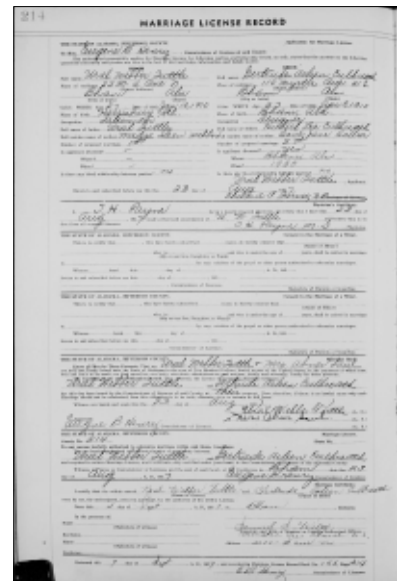

Descendants of Henry J WEBBER

---

48. Eugenia Pearl WEBBER [13947] (*Richard "Dick" Odd*³, *Joseph Riley*², *Henry J*¹) was born on 11 Jan 1910 in Galatia, Saline County, Illinois, died on 6 Oct 1994 in Mt. Vernon, Jefferson County, Illinois at age 84, and was buried on 8 Oct 1994 in Webber Campground Cemetery, Saline County, Illinois.

General Notes:

Eugenia Lockwood
United States Social Security Death Index
Age 84
Given Name Eugenia
Surname Lockwood
Birth Date 11 Jul 1910
State Illinois
Last Place of Residence Jefferson, Illinois
Previous Residence Postal Code 62864
Event Date 06 Oct 1994

49. Ural Webber TUTTLE [13567] (*Madge I. WEBBER*³, *Charles Clyde*², *Henry J*¹) was born on 10 Jan 1910 in Harrisburg, Saline County, Illinois, died on 31 Aug 2002 in Bexar County, Texas at age 92, and was buried on 4 Sep 2002 in Sunset Memorial Park, San Antonio, Bexar County, Texas.

General Notes: Ural W. Tuttle, age 92, of San Antonio, died Saturday, August 31, 2002. He was preceded in death by his wife, Aileen Tuttle and brother, Gene B. Tuttle. Survivors: brothers, Robert C. Tuttle, Matoon, IL and A.C. Tuttle, Temple, TX; sister, Mrs. Eileen Klemm, Ft. Wayne, IN; numerous nieces and nephews. MEMORIAL SERVICE "CELEBRATION OF HIS LIFE" WEDNESDAY 12:00 NOON ALAMO HEIGHTS PRESBYTERIAN CHURCH Dr. Richard Knott officiating. In lieu of flowers, donations may be made to: Alamo Heights Presbyterian Church, Lighthouse for the Blind of San Antonio, Lion's Club of San Antonio or Morningside Ministries of San Antonio. The family invites you to leave a message or memory in the guest book at www.porterloring.com by selecting the Sign and View Family Guestbook icon. Arrangements with Porter Loring Mortuary.

Published in Express-News on Sept. 2, 2002