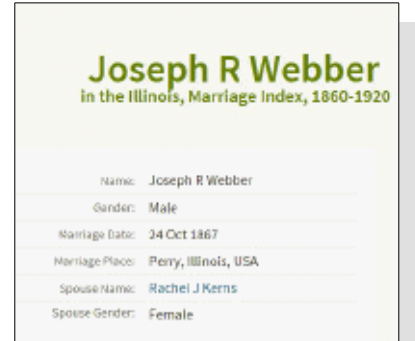

Descendants of Henry J WEBBER

---

5. **Hannah Elizabeth WEBBER** [13978] (*Henry J¹*) was born on 19 Feb 1848, died on 26 Aug 1858 at age 10, and was buried in Webber Campground Cemetery, Saline County, Illinois. The cause of her death was typhoid fever.

6. **Joseph Riley WEBBER** [14038] (*Henry J¹*) was born on 18 Jul 1850 in Galatia, Saline County, Illinois, died on 22 Jun 1930 in Galatia, Saline County, Illinois at age 79, and was buried on 23 Jun 1930 in Webber Campground Cemetery, Saline County, Illinois.

General Notes:

Joseph Raleigh Webber
Illinois Deaths and Stillbirths 1916 - 1947
Name Joseph Raleigh Webber
Event Date 22 Jun 1930
Event Place Galatia, Saline, Illinois
Gender Male
Race White
Age 79
Birth Year (Estimated) 1851
Birth Date 18 Jul 1850
Birthplace Galatia, Illinois
Father's Name Henry Webber
Father's Birthplace Galatia, Illinois
Mother's Name Mary Jane Rhinto
Mother's Birthplace Galatia, Illinois
Occupation retired
Spouse's Name Rachel Webber
Burial Date 23 Jun 1930
Burial Place Galatia, Saline, Illinois
Cemetery Webber

Marriage

Joseph married **Rachel Josephine KARNES** [7881], daughter of **Isaac KARNES** [24197] and **Rachel ORR** [24198], on 24 Oct 1867 in Perry County, Illinois. Rachel was born on 23 Jan 1849 in Galatia, Saline County, Illinois, died on 7 Jun 1932 in Galatia, Saline County, Illinois at age 83, and was buried on 9 Jun 1932 in Webber Campground Cemetery, Saline County, Illinois.

Children from this marriage were:

- + 19 F i. **Etta E. WEBBER** [13944] was born on 26 May 1869 in Galatia, Saline County, Illinois, died on 1 Sep 1937 in St Louis, St. Louis County, Missouri at age 68, and was buried on 2 Sep 1937 in Oak Hill Cemetery, Kirkwood, St. Louis County, Missouri.

  Etta married **Henry Webber PEMBERTON** [10723] (b. 28 Feb 1860, d. 4 Dec 1949) on 16 Apr 1885 in Saline County, Illinois.
- + 20 F ii. **Jennie W. WEBBER** [14012] was born on 15 Feb 1873 in Galatia, Saline County, Illinois and died on 15 Sep 1966 in Glendale, Los Angeles County, California at age 93.

  Jennie married **Calvin W. PEMBERTON** [10720] (b. 22 Feb 1871, d. 4 Mar 1924) on 18 Sep 1889 in Saline County, Illinois.
- + 21 F iii. **Minnie Ella WEBBER** [14097] was born in Feb 1875 in Illinois, died on 8 Apr 1943 at age 68, and was buried in Fairmount Cemetery, Denver, Denver County, Colorado.

  Minnie married **Randall Pointdexter HALL** [6211] (b. 9 Sep 1877, d. 9 Feb 1934) on 19 Dec 1893 in Saline County, Illinois Divorced by 1900.

  Minnie next married **Fred Leroy PARKS** [13859] (b. 22 Sep 1886, d. 1954) on 22 Feb 1912 in Benton, Franklin County, Illinois.
- + 22 F iv. **Grace Edna WEBBER** [13968] was born in Jul 1879, died in 1880 at age 1, and was buried in Webber Campground Cemetery, Saline County, Illinois.