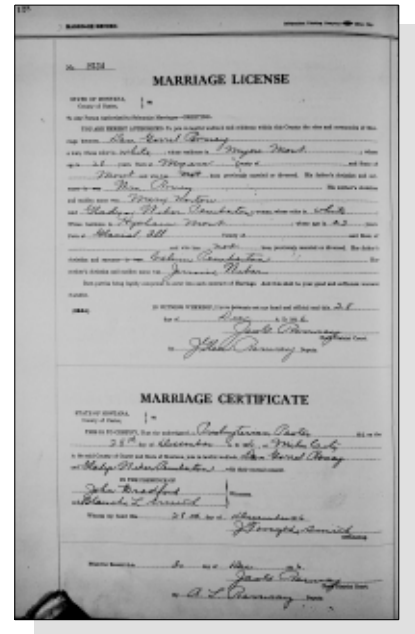

Descendants of Henry J WEBBER

45. Gladys Webber PEMBERTON [10721] (*Jennie W. WEBBER³, Joseph Riley², Henry J¹*) was born on 14 Aug 1893 in Galatia, Saline County, Illinois, died on 15 Jul 1986 in Cody, Park County, Wyoming at age 92, and was buried in Mountview Cemetery, Billings, Yellowstone County, Montana.

General Notes: Find varies birth/death dates. I'm using what is on the tombstone

1920 - Hysham, Treasure, Montana

Dan G Roney	Head	M	31	Montana
Gladys W Roney	F	26	Montana - listed as Gladys Pemberton as they are living with her parents	
Mary Jane Roney	Daughter	F	0	Montana

1930 - School District 23, Yellowstone, Montana

Daniel G Roney	Head	M	41	Montana
Gladys W Roney	Wife	F	36	Illinois
Mary J Roney	Daughter	F	10	Montana

1940 - Clark, Election District 1, Park, Wyoming

Dan G Roney	Head	M	51	Montana
Gladys W Roney	Wife	F	46	Illinois
Mary Jane Roney	Daughter	F	20	Montana

Marriage

Gladys married **Daniel Gorrel RONEY** [24249], son of **William RONEY** [24250] and **Mary NORTON** [24251], on 28 Dec 1916 in Miles City, Custer County, Montana. Daniel was born on 13 Jul 1888 in Myers, Treasure County, Montana, died on 15 Jul 1942 in Clark, Park County, Wyoming at age 54, and was buried in Mountview Cemetery, Billings, Yellowstone County, Montana.

The child from this marriage was:

+ 75 F i. **Mary Jane RONEY** [24252] was born on 17 Nov 1919 in Hysham, Treasure County, Montana, died on 11 Jun 1993 in Cody, Park County, Wyoming at age 73, and was buried in Riverside Cemetery, Cody, Park County, Wyoming.

Mary married **Charles WOGOMAN** [24253] (b. 8 Sep 1908, d. Feb 1977) on 10 Apr 1943 in Red Lodge, Carbon County, Montana.

46. Josephine R. PEMBERTON [10727] (*Jennie W. WEBBER³, Joseph Riley², Henry J¹*) was born in 1905.

47. Arthur Webber HALL [6162] (*Minnie Ella WEBBER³, Joseph Riley², Henry J¹*) was born on 14 Jun 1894 in Galatia, Saline County, Illinois, died on 2 Sep 1989 at age 95, and was buried in Cloverdale Memorial Park, Boise, Ada County, Idaho.

General Notes:

Arthur Webber Hall
Illinois Births and Christenings 1824 - 1970
Name Arthur Webber Hall
Gender Male
Event Type Birth
Event Date 14 Jun 1894
Event Place GALATIA, SALINE, ILLINOIS
Father's Name Randall P. Hall
Mother's Name Minnie Ella Webber