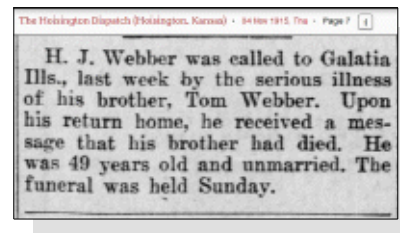

12. Caroline Ellen WEBBER [13877] (*Henry J¹*) was born on 19 Dec 1861 in Illinois, died on 8 Sep 1876 in Illinois at age 14, and was buried in Webber Campground Cemetery, Saline County, Illinois.

Caroline had a relationship with someone but had no children. They had no children.

13. Edmon Robinson WEBBER [13917] (*Henry J¹*) was born on 9 Feb 1866 in Saline County, Illinois, died on 10 Jul 1868 in Saline County, Illinois at age 2, and was buried in Webber Campground Cemetery, Saline County, Illinois.

Edmon had a relationship with someone but had no children. They had no children.

14. Thomas E. WEBBER [14157] (*Henry J¹*) was born on 6 Apr 1866 in Illinois, died on 29 Oct 1915 in Galatia, Saline County, Illinois at age 49, and was buried on 31 Oct 1915 in Webber Campground Cemetery, Saline County, Illinois.

General Notes: 1870 - Tp 8 R 5 E, Saline County, Illinois

Henry Webber	M	45	Tennessee
Mary J Webber	F	44	Illinois
Andrew J Webber	M	24	Illinois
Henry Webber	M	19	Illinois
Charles C Webber	M	17	Illinois
Mahsley Webber	F	12	Illinois
Elley C Webber	F	6	Illinois
Thos E Webber	M	4	Illinois

1880 - Galatia, Saline, Illinois

Death Notice in KS newspaper