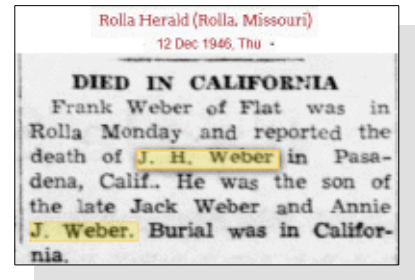

John Henry Webber
California Death Index 1940 - 1997
Name John Henry Webber
Event Type Death
Event Date 07 Dec 1946
Event Place Los Angeles, California, United States
Birth Date 28 Dec 1877
Birthplace Illinois
Gender Male
Father's Name Webber
Mother's Name Webber

John married **Leah May HUBBARD** [7384], daughter of **William F. HUBBARD** [7385] and **Margaret J. COOK** [257], on 8 May 1901 in Franklin County, Illinois. Leah was born on 16 Jun 1880 in Illinois, died on 4 Mar 1964 in Los Angeles County, California at age 83, and was buried in Forrest Lawn Cemetery, Glendale, Los Angeles County, California.

Children from this marriage were:

+ 34 M i. **Theodore Ward WEBBER** [14155] was born on 29 Nov 1902 in Illinois, died on 26 May 1978 in Cupertino, Santa Clara County, California at age 75, and was buried in Westminster Memorial Park, Westminster, Orange County, California.

Theodore married **Laura June PEAVEY** [10714]. (b. 30 Sep 1910, d. 16 Feb 1963)

+ 35 F ii. **Margaret Y WEBBER** [14074] was born on 12 Jan 1905 in Illinois and died on 13 Jul 1982 in San Marino, Los Angeles County, California at age 77.

Margaret married **John Henry HAHNE** [6129]. (b. 5 Nov 1901, d. 15 Jun 1988)

+ 36 M iii. **Arthur Eugene "Gene" WEBBER** [13856] was born on 5 Feb 1909 in Galatia, Saline County, Illinois, was christened in Houston TX for awhile, died on 15 Oct 1993 in Lutherville Timonium, Baltimore, Maryland at age 84, and was buried on 20 Oct 1993.

Death Notice