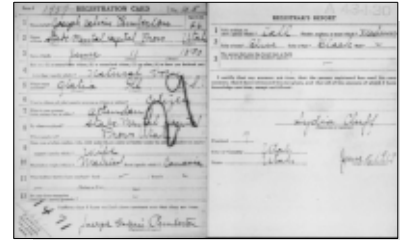

Descendants of Henry J WEBBER

Birth Date 07 Jan 1895
Birthplace Galatia Ill
Father's Name Henry Weber Pemberton
Mother's Name Etta Weber Pemberton

Helen had children.

44. Joseph Calvin PEMBERTON [10726] (*Jennie W. WEBBER*³, *Joseph Riley*², *Henry J*¹) was born on 11 Jun 1890 in Galatia, Saline County, Illinois, died on 17 Aug 1960 in Santa Clara County, California at age 70, and was buried in Golden Gate National Cemetery, San Bruno, San Mateo County, California.

General Notes:

Joseph C Pemberton
California Death Index 1940 - 1997
Name Joseph C Pemberton
Event Type Death
Event Date 17 Aug 1960
Event Place Santa Clara, California, United States
Birth Date 11 Jun 1890
Birthplace Illinois
Gender Male
Mother's Name Webber

WWI Card

1910 - Forsythe School District, Rosebud, Montana

C W Pemberton	Head	M	39	Illinois
J W Pemberton	Wife	F	37	Illinois
J C Pemberton	Son	M	21	Illinois
G W Pemberton	Daughter	F	17	Illinois
Josephine Pemberton	Daughter	F	5	Illinois

1920 - Norwalk, Los Angeles, California

Joseph C Pemberton	Employee	M	29	Illinois
Helen Pemberton	Employee	F	29	Illinois

1930 - Compton, Los Angeles, California

Joseph C Pemberton	Employee	M	38	Illinois	Divorced

1940 - Tract 530, Compton, Compton Judicial Township, Los Angeles, California

Joseph C Pemberton	Head	M	49	Illinois
Pauline S Pemberton	Wife	F	48	Missouri

Joseph married **Pauline SPRAGUE** [24254], daughter of **George SPRAGUE** [24255] and **Mary Ann BURNS** [24256], on 19 Aug 1933 in Orange County, California. Pauline was born on 13 Jun 1891 in Missouri, died on 23 Sep 1964 in Santa Clara County, California at age 73, and was buried in Golden Gate National Cemetery, San Bruno, San Mateo County, California.

Joseph next married **Helen F.** [211] in 1907. The marriage ended in divorce in 1920-1930.