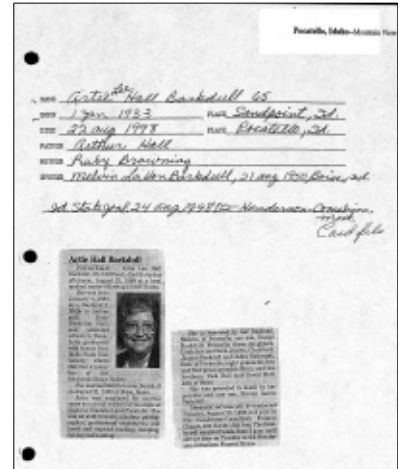

General Notes:

Melvin Lavon Barkdull
 Idaho Marriage Index 1947 - 1961
 Name Melvin Lavon Barkdull
 Event Type Marriage
 Event Date 21 Aug 1950
 Event Place Ada, Idaho, United States
 Spouse's Name Artie Lee Hall
 Certificate Number 04468