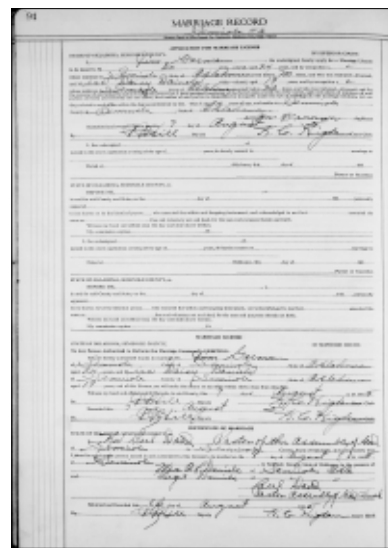

Descendants of Joseph M. WEBBER

Fifth Generation (Great Great-Grandchildren)

178. Daisy DANIELS [3867] (*Oscar L. DANIELS*⁴, *Orlena E. "Ninnie" WEBBER*³, *John Jackson*², *Joseph M.*¹) was born in 1917 in Oklahoma, died in 1990 at age 73, and was buried in Memorial Park Cemetery, Muskogee, Muskogee County, Oklahoma.

General Notes: Can't find in 1940 census

Daisy married **Jim F. GARMAN** [15198] on 7 Aug 1935 in Seminole, Seminole County, Oklahoma. Jim was born on 6 Aug 1911 in Arkansas, died on 9 Jul 1977 in Muskogee County, Oklahoma at age 65, and was buried in Memorial Park Cemetery, Muskogee, Muskogee County, Oklahoma.

Marriage

179. Hazel DANIELS [3876] (*Oscar L. DANIELS*⁴, *Orlena E. "Ninnie" WEBBER*³, *John Jackson*², *Joseph M.*¹) was born in Jul 1918 in Oklahoma and died between 1920 and 1930.

General Notes: 1920 - Beggs, Okmulgee, Oklahoma

Oscar Daniels	Head	M	25	Arkansas
Agnes Daniels	Wife	F	25	Kansas
Daisy Daniels	Daughter	F	3	Oklahoma
Hazel Daniels	Daughter	F	1	Oklahoma

1930 - Econtuchka, Seminole, Oklahoma

Oscar Daniels	Head	M	36	Arkansas
Agnis Daniels	Wife	F	36	Kansas
Daisy Daniels	Daughter	F	13	Oklahoma
Hoy Daniels	Son	M	3	Oklahoma
Alfred Keith	Brother-in-law	M	33	Kansas