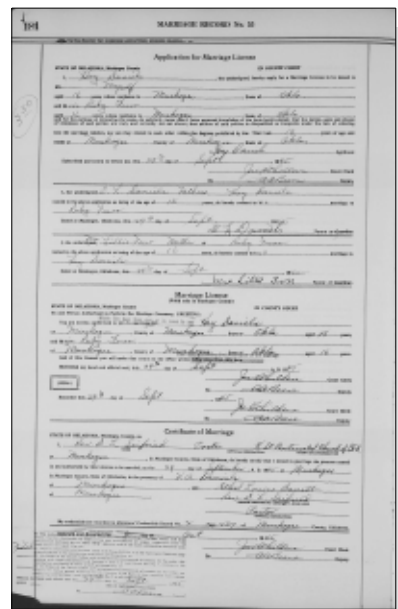

Descendants of Joseph M. WEBBER

180. Hoy J. DANIELS [3875] (*Oscar L. DANIELS*⁴, *Orlena E. "Ninnie" WEBBER*³, *John Jackson*², *Joseph M.*¹) was born on 16 Mar 1927 in Oklahoma and died after 2014 in was pallbearer in Jan 2014.

General Notes:

Hoy J Daniels

United States Public Records

Name Hoy J Daniels

Residence Date 13 Jul 2001

Residence Place Muskogee, Oklahoma, United States

Birth Date 16 Mar 1927

Phone Number (918) 687-5512

Phone Number Recorded Date 01 Jul 2008

Address 429 RR 5 Box

Address Continued Muskogee, Oklahoma 74403

Address Date 13 Jul 2001

2nd Address COV Route 5 Mi Mi W 2 1 1/

2nd Address Continued Muskogee, Oklahoma 74401

2nd Address Date 01 Jul 1996

3rd Address 4850 E Smith Ferry Rd

3rd Address Continued Muskogee, Oklahoma 74403

3rd Address Date 01 Mar 1954-01 Jul 2008

Possible Relatives Ruby Maxine Daniels

Record Number 28285381

Marriage

Hoy married **Ruby Maxine FURR** [15217] on 29 Sep 1945 in Muskogee County, Oklahoma. Ruby was born on 5 Nov 1928 in Dover, Pope County, Arkansas, died on 26 Nov 2010 in Muskogee County, Oklahoma at age 82, and was buried in Memorial Park Cemetery, Muskogee, Muskogee County, Oklahoma.

Children from this marriage were:

+ 350 M i. **Donald DANIELS** [15218].

Donald married **Cathy HELMER** [15219].

+ 351 M ii. **Michael DANIELS** [15220].

Michael married **Rita** [15221].

+ 352 M iii. **Daniel DANIELS** [15222].

181. Quincey DANIELS [3886] (*Joseph P. DANIELS*⁴, *Orlena E. "Ninnie" WEBBER*³, *John Jackson*², *Joseph M.*¹) was born in 1925 in Oklahoma.

182. Forest Lee DANIELS [3872] (*Joseph P. DANIELS*⁴, *Orlena E. "Ninnie" WEBBER*³, *John Jackson*², *Joseph M.*¹) was born in 1928 in Oklahoma, died in 1951 at age 23, and was buried in Memorial Park, Muskogee, Muskogee County, Oklahoma.