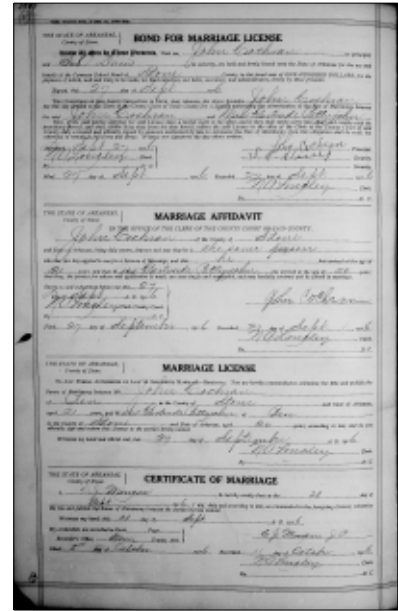

Descendants of Joseph M. WEBBER

131. Florence Gertrude PETTYJOHN [10776] (*William "Will" Andrew Bird PETTYJOHN*³, *Mary E. WEBBER*², *Joseph M.*¹) was born in Feb 1895 in Arkansas.

General Notes:

Gertrude Pettyjohn
Arkansas Marriages, 1837-1944
Name John Cochran
Birth Date 1895
Age 21
Spouse's Name Gertrude Pettyjohn
Spouse's Birth Date 1896
Spouse's Age 20
Event Date 28 Sep 1916
Event Place Stone, Arkansas
Marital Status Single
Spouse's Marital Status Single

1920 - Chalybeate, Stone, Arkansas
John Cochran Head M 23 Missouri
Gertrude Cochran Wife F 24 Arkansas
Inez Cochran Daughter F 2 Arkansas
Gene Cochran Daughter F 0 Arkansas

1930 - Batesville, Independence, Arkansas
John Cochran Head M 33 Missouri
Gertrude Cochran Wife F 34 Arkansas
Inez Cochran Daughter F 12 Arkansas
Jean Cochran Daughter F 11 Arkansas
John Cochran Jr. Son M 8 Arkansas
Mary L Cochran Daughter F 6 Arkansas

1940 - Ruddell Township, Independence, Arkansas
John Cochran Head M 42 Missouri
Gertrude Cochran Wife F 44 Arkansas
Mary Lou Cochran Daughter F 16 Arkansas
John B Cochran Son M 18 Arkansas
Mary Cochran Daughter-in-law F 18 Indiana

Florence married **Rev. John Byron COCHRAN Sr.** [2929], son of **William C. COCHRAN** [2934] and **Mary J.** [271], on 28 Sep 1916 in Stone County, Arkansas. John was born on 22 Jan 1897 in Competition, Laclede County, Missouri and died in Jan 1984 at age 87.

Marriage