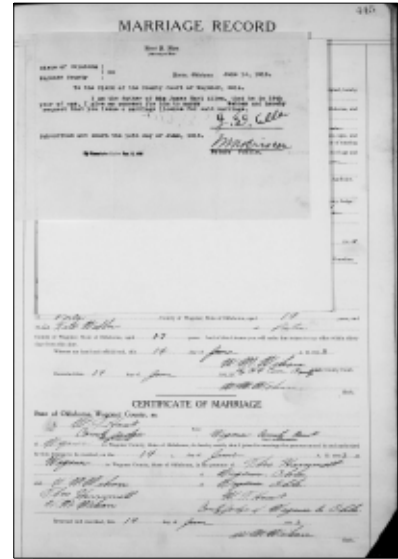

Descendants of Joseph M. WEBBER

62. Katie WEBBER [14043] (*Elijah I.*³, *John Jackson*², *Joseph M.*¹) was born on 26 Jul 1895 in Mountain Home, Baxter County Arkansas.

Katie married **James Earl ALLEN** [16554], son of **J. D. ALLEN** [16555], on 14 Jun 1913 in Wagoner, Wagoner County, Oklahoma. James was born about 1894.

Marriage Licence

63. Ella WEBBER [13934] (*Elijah I.*³, *John Jackson*², *Joseph M.*¹) was born on 14 Feb 1899 in Arkansas.

Ella married **Roy HEASLET** [15215] on 13 Aug 1917 in Muskogee County, Oklahoma. Roy was born about 1896.