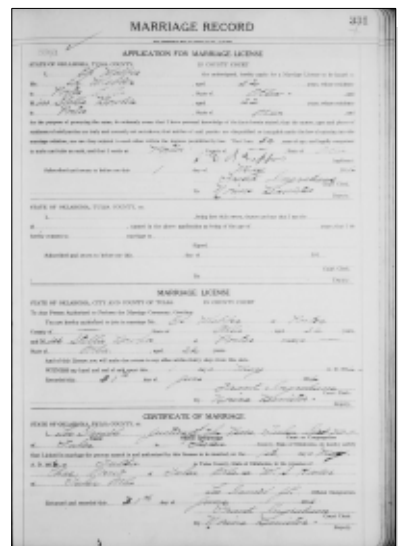

Descendants of Joseph M. WEBBER

+ 182 M   ii. **Forest Lee DANIELS** [3872] was born in 1928 in Oklahoma, died in 1951 at age 23, and was buried in Memorial Park, Muskogee, Muskogee County, Oklahoma.

59. Virgil L. DANIELS [3890] (*Orlena E. "Ninnie" WEBBER*³, *John Jackson*², *Joseph M.*¹) was born on 25 Dec 1903 in Porter, Wagoner, Oklahoma, died on 23 Mar 1972 in Shawnee, Pottawatomie County, Oklahoma at age 68, and was buried in Fairview Cemetery, Shawnee, Pottawatomie County, Oklahoma.

General Notes: Not sure if this is the same wife or two different. There is a marriage for a Virgil DANIEL and Bessie Bush on 9/13/1937 in Cleveland County, Oklahoma

1930 - Econtuchka, Seminole, Oklahoma
Virgil A Daniels   Head   M   26   Oklahoma
Ruby Daniels   Wife   F   19   Oklahoma

1940 - Ward 3, Oklahoma City, Oklahoma City, Oklahoma, Oklahoma
Virgil Daniels   Head   M   36   Oklahoma
Bessie Daniels   Wife   F   30   Arkansas

Virgil married **Ruby PHILLIPS** [308] on 30 Nov 1927 in Wewoka, Seminole County, Oklahoma. Ruby was born in 1911 in Oklahoma.

Virgil next married **Bessie BUSH** [15223] on 13 Sep 1937 in Cleveland County, Oklahoma. Bessie was born on 19 Jun 1909, died on 10 Jul 1996 at age 87, and was buried in Fairview Cemetery, Shawnee, Pottawatomie County, Oklahoma.

60. Mary Lena DANIELS [3884] (*Orlena E. "Ninnie" WEBBER*³, *John Jackson*², *Joseph M.*¹) was born in 1905 in Oklahoma.

61. Edward J. WEBBER Sr. [13924] (*Elijah I.*³, *John Jackson*², *Joseph M.*¹) was born on 31 Jul 1893 in Mountain Home, Baxter County, Arkansas, died on 22 Jun 1965 in Norman, Cleveland County, Oklahoma at age 71, and was buried in Maple Grove Cemetery, Seminole, Seminole County, Oklahoma.