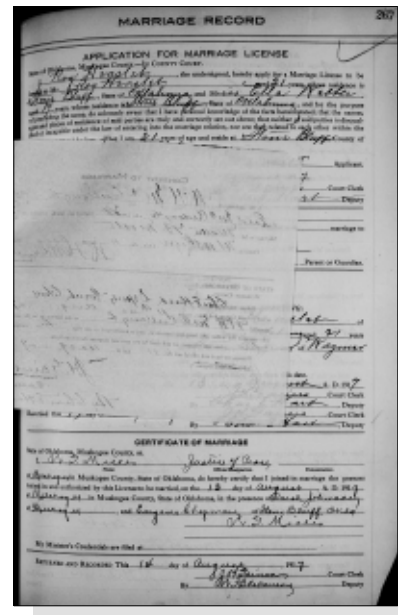

The child from this marriage was:

+ 188 F i. **Thelma HAESLET** [15216] was born about 1918 in Oklahoma.

64. Clarence WEBBER [13889] (*Elijah I.*³, *John Jackson*², *Joseph M.*¹) was born on 24 Mar 1900 in Arkansas and died in Probably Before 1940.

General Notes: 1900- Baxter County, Arkansas

Elijah Webber	Head	M	31	Arkansas
Marie Webber	Wife	F	32	Arkansas
Edward Webber	Son	M	8	Arkansas
Katie Webber	Daughter	F	5	Arkansas
Clarence Webber	Son	M	3	Arkansas