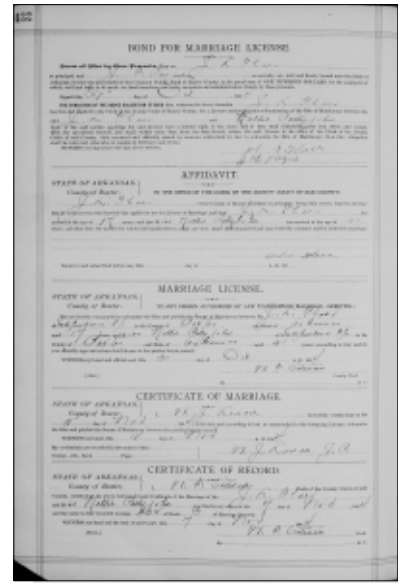

Descendants of Joseph M. WEBBER

Madison Co, Arkansas and died before 1910.

The child from this marriage was:

+ 140 M i. **Russell Omas or L. PETTYJOHN** [10784] was born on 1 Dec 1903 in Arkansas, died on 7 Jun 1944 in Baxter County, Arkansas at age 40, and was buried in Mountain Home Cemetery, Mountain Home, Baxter County, Arkansas.

Russell married **Leora GATTON** [5516] (b. 1913) in 1930 in Per Census.

Elias next married **Jane WALKER** [13687], daughter of **Frank WALKER** [13684] and **Nancy M** [8730], on 27 Jun 1915 in Baxter County, Arkansas. Jane was born in 1895 in Arkansas, died between 1915 and 1920, and was buried in Missing from 1920 census Lish was widowed.

27. Nellie T. PETTYJOHN [10781] (*Mary E. WEBBER*², *Joseph M.*¹) was born on 24 Sep 1883 in Arkansas and died on 4 May 1925 in Baxter County, Arkansas at age 41.

Marriage