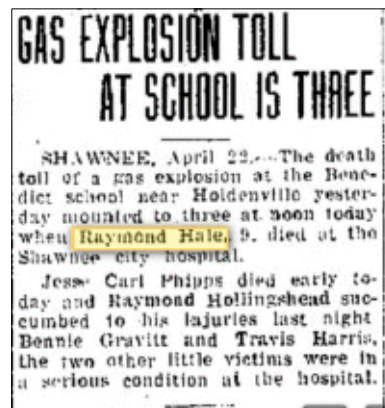

Ada Weekly News in Ada OK 4/29/1926

176. Jerry Lee WEBBER [15685] (*Guy A.*³, *Robert E. Lee*², *Joseph M.*¹) was born about 1938 in Oklahoma.

Jerry married **Kathy** _____ [15689].