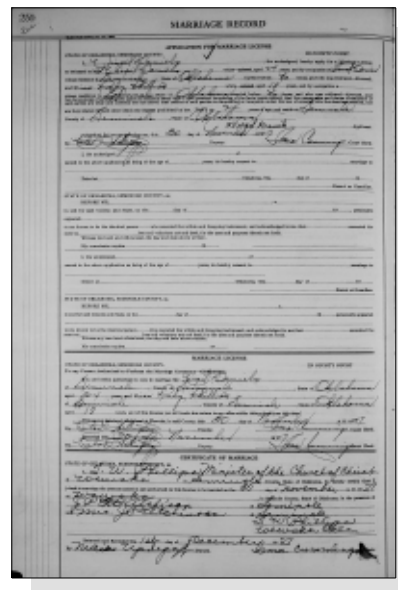

Descendants of Joseph M. WEBBER

+ 182 M   ii. **Forest Lee DANIELS** [3872] was born in 1928 in Oklahoma, died in 1951 at age 23, and was buried in Memorial Park, Muskogee, Muskogee County, Oklahoma.

59. Virgil L. DANIELS [3890] (*Orlena E. "Ninnie" WEBBER*³, *John Jackson*², *Joseph M.*¹) was born on 25 Dec 1903 in Porter, Wagoner, Oklahoma, died on 23 Mar 1972 in Shawnee, Pottawatomie County, Oklahoma at age 68, and was buried in Fairview Cemetery, Shawnee, Pottawatomie County, Oklahoma.

General Notes: Not sure if this is the same wife or two different. There is a marriage for a Virgil DANIEL and Bessie Bush on 9/13/1937 in Cleveland County, Oklahoma

1930 - Econtuchka, Seminole, Oklahoma
Virgil A Daniels   Head   M   26   Oklahoma
Ruby Daniels   Wife   F   19   Oklahoma

1940 - Ward 3, Oklahoma City, Oklahoma City, Oklahoma, Oklahoma
Virgil Daniels   Head   M   36   Oklahoma
Bessie Daniels   Wife   F   30   Arkansas

Virgil married **Ruby PHILLIPS** [308] on 30 Nov 1927 in Wewoka, Seminole County, Oklahoma. Ruby was born in 1911 in Oklahoma.

Virgil next married **Bessie BUSH** [15223] on 13 Sep 1937 in Cleveland County, Oklahoma. Bessie was born on 19 Jun 1909, died on 10 Jul 1996 at age 87, and was buried in Fairview Cemetery, Shawnee, Pottawatomie County, Oklahoma.

Marriage

60. Mary Lena DANIELS [3884] (*Orlena E. "Ninnie" WEBBER*³, *John Jackson*², *Joseph M.*¹) was born in 1905 in Oklahoma.

61. Edward J. WEBBER Sr. [13924] (*Elijah I.*³, *John Jackson*², *Joseph M.*¹) was born on 31 Jul 1893 in Mountain Home, Baxter County, Arkansas, died on 22 Jun 1965 in Norman, Cleveland County, Oklahoma at age 71, and was buried in Maple Grove Cemetery, Seminole, Seminole County, Oklahoma.

General Notes: 1920 - Stone Bluff, Wagoner, Oklahoma
Edd Webber   Head   M   26   Arkansas
Stella Webber   Wife   F   26   Oklahoma
Lend M Webber   Daughter   F   3   Oklahoma
Wanda Webber   Daughter   F   2   Oklahoma
Edward J Webber   Son   M   0   Oklahoma

1930 - Econtuchka, Seminole, Oklahoma
Ed Webber   Head   M   36   Arkansas
Stella Webber   Wife   F   36   Arkansas
Lena M Webber   Daughter   F   13   Oklahoma
Jaunita Webber   Daughter   F   11   Oklahoma
Edward Webber   Son   M   9   Oklahoma
Faye Webber   Daughter   F   8   Oklahoma
Ray Webber   Son   M   8   Oklahoma

1940 - Econtuchka Township, Seminole, Oklahoma
Ed Webber   Head   M   46   Arkansas
Stella Webber   Wife   F   46   Arkansas
Jaunita Webber   Daughter   F   21   Oklahoma
Ray Webber   Son   M   18   Oklahoma