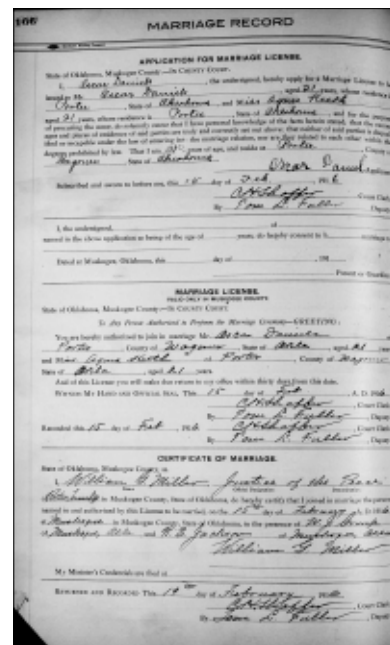

Descendants of Joseph M. WEBBER

Fourth Generation (Great-Grandchildren)

57. Oscar L. DANIELS [3885] (*Orlena E. "Ninnie" WEBBER*³, *John Jackson*², *Joseph M.*¹) was born on 2 Mar 1894 in Pigeon, Baxter County, Arkansas, died on 27 May 1964 in Oklahoma at age 70, and was buried in Memorial Park Cemetery, Muskogee, Muskogee County, Oklahoma.

General Notes: Middle initial came from Daisy's marriage liscense that had a witness as Mrs. O. L. Daniels or Mrs Oscar L. Daniels her mother.

Sons marriage says father O. L. Daniels

1920 - Beggs, Okmulgee, Oklahoma

Oscar Daniels	Head	M	25	Arkansas	
Agnes Daniels	Wife	F	25	Kansas	
Daisy Daniels	Daughter	F	3	Oklahoma	
Hazel Daniels	Daughter	F	1	Oklahoma	

1930 - Econtuchka, Seminole, Oklahoma

Oscar Daniels	Head	M	36	Arkansas	
Agnis Daniels	Wife	F	36	Kansas	
Daisy Daniels	Daughter	F	13	Oklahoma	
Hoy Daniels	Son	M	3	Oklahoma	
Alfred Keith	Brother-in-law	M	33	Kansas	

1940 - Muskogee, Muskogee, Oklahoma

Oscar Daniels	Head	M	46	Arkansas	
Agnes Daniels	Wife	F	45	Kansas	
Hoy Daniels	Son	M	13	Oklahoma	

Marriage

Oscar married **Agnes A. KEETH** [153], daughter of **Thomas Melvin KEETH** [19425] and **Susan A. BOOKOUT** [19426], on 15 Feb 1916 in Muskogee County, Oklahoma. Agnes was born on 13 Sep 1894 in Kansas, died on 18 Oct 1982 in Muskogee County, Oklahoma at age 88, and was buried in Memorial Park Cemetery, Muskogee, Muskogee County, Oklahoma.

Children from this marriage were:

+ 178 F i. **Daisy DANIELS** [3867] was born in 1917 in Oklahoma, died in 1990 at age 73, and was buried in Memorial Park Cemetery, Muskogee, Muskogee County, Oklahoma.

Daisy married **Jim F. GARMAN** [15198] (b. 6 Aug 1911, d. 9 Jul 1977) on 7 Aug 1935 in Seminole, Seminole County, Oklahoma.

+ 179 F ii. **Hazel DANIELS** [3876] was born in Jul 1918 in Oklahoma and died between 1920 and 1930.

+ 180 M iii. **Hoy J. DANIELS** [3875] was born on 16 Mar 1927 in Oklahoma and died after 2014 in was pallbearer in Jan 2014.

Hoy married **Ruby Maxine FURR** [15217] (b. 5 Nov 1928, d. 26 Nov 2010) on 29 Sep 1945 in Muskogee County, Oklahoma.

58. Joseph P. DANIELS [3877] (*Orlena E. "Ninnie" WEBBER*³, *John Jackson*², *Joseph M.*¹) was born in Aug 1897 in Arkansas, died in 1982 at age 85, and was buried in Memorial Park, Muskogee, Muskogee County, Oklahoma.

Joseph married **Josephine LANE** [400] on 27 Jul 1908 in Muskogee County, Oklahoma. Josephine was born in 1888 in Oklahoma, died in 1990 at age 102, and was buried in Memorial Park, Muskogee, Muskogee County, Oklahoma.

Children from this marriage were:

+ 181 M i. **Quincey DANIELS** [3886] was born in 1925 in Oklahoma.