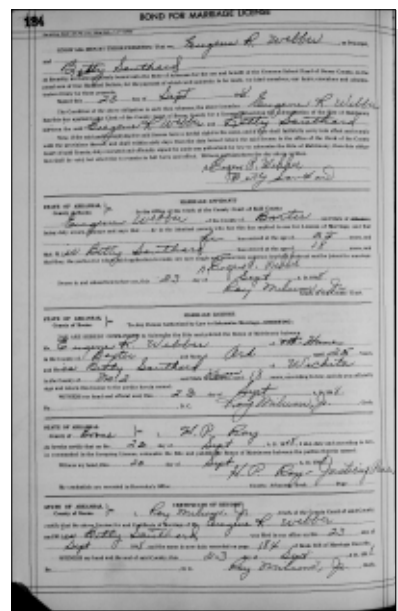

Descendants of Joseph M. WEBBER

Children from this marriage were:

- + 293 F i. **Dale Jean FUGIT** [15208] was born on 17 Jul 1946 in San Mateo County, California.
  Dale married **David SPANHOUR** [15792].
- + 294 F ii. **Sally Adell FUGIT** [15209] was born on 25 Feb 1953 in Los Angeles California.
  Sally married **Louis KLEEMAN** [15210].
- + 295 F iii. **Donna Rae FUGIT** [15206] was born on 30 Jan 1954 in Santa Cruz County, California.
  Donna married **Alex SIMONEAUX OR SIMONE** [15211].

147. Eugene Roy WEBBER [13946] (*Laura Cordelia WEBBER*³, *Newton*², *Joseph M.*¹) was born on 16 Apr 1923 in Arkansas and died on 5 Sep 1991 in Arkansas at age 68.

General Notes:

Eugene R Webber

United States Social Security Death Index

Age 68

Given Name Eugene

Middle Name R

Surname Webber

Birth Date 16 Apr 1923

State Arkansas

Event Date 05 Sep 1991

Eugene married **Ida Marie CASEY** [2585] on 24 Jan 1950. Ida was born on 30 Aug 1930 and died on 7 May 1999 in Kellyville, Creek County, Oklahoma at age 68. They had no children.

Eugene next married **Betty SOUTHARD** [12474] on 23 Sep 1948 in Boone County, Arkansas. Betty was born about 1930.

Marriage 1

148. Coy Otto PRESLEY [11019] (*Lillie Gertrude WEBBER*³, *Newton*², *Joseph M.*¹) was born on 3 Oct 1919 in Mountain Home, Baxter County, Arkansas, died on 21 Dec 2006 in Spokane, Washington at age 87, and was buried in Fairmount Memorial Park, Spokane, Spokane County, Washington.

Coy married **Hazel Lorain BUCHANAN** [2229], daughter of **Marion James Aaron BUCHANAN** [2234] and **Eula Marie CODY** [2939], on 3 Dec 1938 in Gainesville, Ozark County, Missouri. Hazel was born on 15 Aug 1920 in Shady Grove, Baxter County, Arkansas, died on 7 Jan 2006 in Spokane, Washington at age 85, and was buried in Fairmount Memorial Park, Spokane, Spokane County, Washington.

Children from this marriage were:

- + 296 F i. **Carolyn Sue PRESLEY** [11006] was born on 19 Dec 1939 in Mountain Home, Baxter County, Arkansas.
  Carolyn married **Carl Edward SODERSTROM** [12435] (b. 15 Jul 1933, d. 6 Jun 2003) on 17 Sep 1960 in Wenatchee, Chelan County, Washington.
- + 297 M ii. **William David PRESLEY** [11194] was born on 6 Nov 1941.
  William married **Lorraine CHEVALIER** [2692] on 17 Feb 1968 in Seattle, King County, Washington.