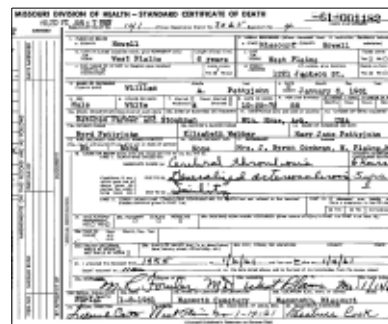

25. **William "Will" Andrew Bird PETTYJOHN** [10785] (*Mary E. WEBBER*², *Joseph M.*¹) was born on 25 Oct 1872 in Mountain Home, Baxter County, Arkansas, died on 6 Jan 1961 in West Plains, Howell County, Missouri at age 88, and was buried in Mammoth Cemetery, Ozark County, Missouri.

General Notes: 1900 - Logan & Pigeon Townships, Baxter, Arkansas
Will Petyjohn   Head   M   28   Arkansas
Marie Petyjohn   Wife   F   24   Arkansas
Girtrude Petyjohn   Daughter   F   5   Arkansas
Melvin Petyjohn   Son   M   2   Arkansas

1910 - Pigeon, Baxter, Arkansas
John William Petty   Head   M   37   Arkansas
Mary Petty   Wife   F   33   Arkansas
Gertrude Petty   Daughter   F   15   Arkansas
Melvin Petty   Son   M   11   Arkansas
Milton Petty   Son   M   8   Arkansas
Glen Petty   Son   M   6   Arkansas
Edgar Petty   Son   M   3   Arkansas
Bessie Petty   Daughter   F   1   Arkansas

1920

1930 - Lick Creek, Ozark, Missouri
William A Pettyjohn   Head   M   57   Arkansas
Mary Pettyjohn   Wife   F   53   Arkansas
Edgar Pettyjohn   Son   M   22   Arkansas
Bessie Pettyjohn   Daughter   F   21   Arkansas
Margie Pettyjohn   Daughter   F   18   Arkansas
Cumi Pettyjohn   Daughter   F   15   Missouri
Agward Pettyjohn   Son   M   10   Missouri

William married **Mary "Marie" Jane GRAVES** [5922], daughter of **William "Billy" GRAVES** [5929] and **Susan GOODEN** [192], on 23 Oct 1892 in Baxter County, Arkansas. Mary was born on 10 Oct 1872 in Baxter County, Arkansas, died on 19 Jan 1958 in West Plains, Howell County, Missouri at age 85, and was buried in Mammoth Cemetery, Ozark County, Missouri.

Death Certificate