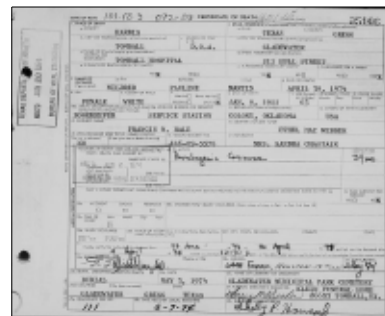

Descendants of Joseph M. WEBBER

---

172. Cleo BRIXEY [15711] (*Mattie WISE*³, *Martha Mahala WEBBER*², *Joseph M.*¹) was born about 1924 in Oklahoma.

173. Kenneth BRIXEY [15778] (*Mattie WISE*³, *Martha Mahala WEBBER*², *Joseph M.*¹) was born about 1927 in Oklahoma.

174. Mildred Pauline HALE [15692] (*Ethel May WEBBER*³, *Robert E. Lee*², *Joseph M.*¹) was born on 8 Jan 1911 in Colony, Washita County, Oklahoma, died on 30 Apr 1974 in Tomball, Harris County, Texas at age 63, and was buried on 3 May 1974 in Gladewater Memorial Park, Gladewater, Upshur County, Texas. The cause of her death was Brochogenic carcinoma.

General Notes: Mildred Martin
Texas, Death Index
Name Mildred Martin
Event Type Death
Event Date 30 Apr 1974
Event Place Harris, Texas
Gender Female
Marital Status Separ/divorced

Mildred Pauline Martin
Texas, Deaths
Name Mildred Pauline Martin
Event Type Death
Event Date 30 Apr 1974
Event Place Tomball, Harris, Texas, United States
Gender Female
Marital Status Divorced
Birth Date 08 Jan 1911
Birthplace Colony, Oklahoma
Father's Name Francis M Hale
Mother's Name Ethel May Webber
Certificate Number 35106

Mildred married _____ **MARTIN** [15693]. The marriage ended in divorce.

175. Raymond Webber HALE [15691] (*Ethel May WEBBER*³, *Robert E. Lee*², *Joseph M.*¹) was born on 8 Nov 1916, died on 22 Apr 1926 in Benedict School, near Holdenville, Hughes County, Oklahoma at age 9, and was buried in Holdenville Cemetery, Holdenville, Hughes County, Oklahoma. The cause of his death was Gas Explosion at school.

General Notes: shares tombstone with mother