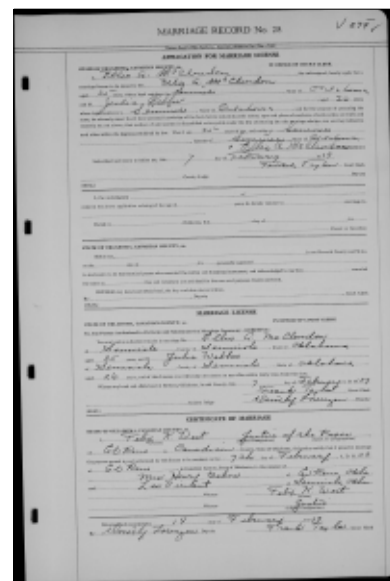

1930 - Can't find

OK Marriages - Can't find

1940 - Can't find

68. Unk WEBBER [14162] (*Elijah I.*³, *John Jackson*², *Joseph M.*¹) was born about 1909.

69. Julia WEBBER [14040] (*Elijah I.*³, *John Jackson*², *Joseph M.*¹) was born on 10 Mar 1911 in Oklahoma, died on 7 Apr 1992 in Seminole, Seminole County, Oklahoma at age 81, and was buried in Maple Grove Cemetery, Seminole, Seminole County, Oklahoma.

General Notes: 1920 - Okmulgee county, Oklahoma

Elijah Weber	Head	M	52	United States
Mary Weber	Wife	F	50	Tennessee
Richard Weber	Son	M	16	United States
Tirone Weber	Son	M	13	Arkansas
Julia Weber	Daughter	F	9	Oklahoma

1930 - Rider, Mayes, Oklahoma

E Lige Weber	Head	M	63	Arkansas
Mary Weber	Wife	F	60	Tennessee
Julia Weber	Daughter	F	19	Oklahoma
Thelma Haazlett	Granddaughter	F	12	Oklahoma
William Hardy	Grandson	M	14	Oklahoma

1940 - Econtuchka, Seminole, Oklahoma

Elige Webber	Head	M	73	Arkansas
Mary Webber	Wife	F	70	Tennessee
Julia McClendon	Daughter	F	28	Oklahoma listed as married

1940 - Seminole County, Oklahoma

A E McClendon	Head	M	36	Arkansas dated 4/17/1940 AE listed as divorced
Donna McClendon	Mother	F	63	Tennessee
Jeanetta Tucker	Sister	F	26	Arkansas
Patricia Tucker	Niece	F	8	Texas

Julia married **Ellis A. McCLENDON** [16556] on 7 Feb 1939 in Canadian County, Oklahoma. Ellis was born on 30 Apr 1903 in Arkansas, died on 7 Oct 1976 at age 73, and was buried in Maple Grove Cemetery, Seminole, Seminole County, Oklahoma.

Marriage

70. Elbert BOATMAN [1663] (*Amanda E. "Mank" WEBBER*³, *John Jackson*², *Joseph M.*¹) was born in Jun 1892 and died