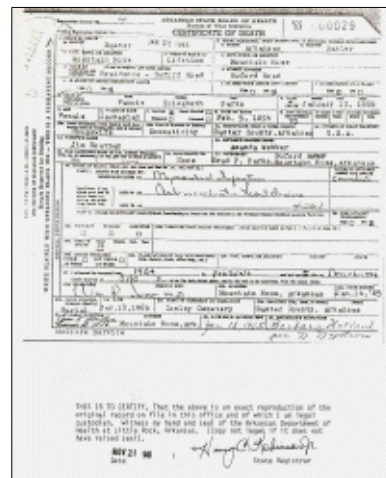

Descendants of Joseph M. WEBBER

in Died As An Infant.

71. Frances Arlean Elizabeth "Fannie" BOATMAN [1666] (*Amanda E. "Mank" WEBBER³, John Jackson², Joseph M.¹*) was born on 5 Feb 1894 in Mountain Home, Baxter County, Arkansas, died on 13 Jan 1965 in Mountain Home, Baxter County, Arkansas at age 70, and was buried on 16 Jan 1965 in Conley Cemetery, Baxter County, Arkansas. The cause of her death was Myocardial Infarction.

Frances married **Bradley Pinkston PARKS** [10496] on 28 May 1914 in Mountain Home, Baxter County, Arkansas. Bradley was born on 12 Dec 1894 in Mountain Home, Baxter County, Arkansas, died on 7 Jun 1974 in Mountain Home, Baxter County, Arkansas at age 79, and was buried in Conley Cemetery, Baxter County, Arkansas.

Death Certificate

Children from this marriage were:

- + 189 M i. **Clyde William PARKS** [10501] was born on 25 Aug 1915 in Mountain Home, Baxter County, Arkansas, died on 6 Jul 1968 in Olney, Flathead County, Montana at age 52, and was buried on 17 Jul 1968 in Conrad Memorial Cemetery, Kalispell, Flathead County, Montana.
  Clyde married **Bernice I BARRY** [1200] (b. 1 Sep 1919) after 1940.
- + 190 M ii. **James Eldon PARKS** [10514] was born on 17 Mar 1918 in Mountain Home, Baxter County, Arkansas, died on 16 Nov 1971 in Hood River County, Oregon at age 53, and was buried in Pine Grove Cemetery, Hood River, Hood River County, Oregon.
  James married **Sara Katherine STONE** [12837] (b. 27 Mar 1923, d. 8 Jan 2015) on 2 Dec 1939 in Baxter County, Arkansas.
- + 191 M iii. **Haskel Franklin PARKS** [10510] was born on 11 Aug 1921 in Mountain Home, Baxter County, Arkansas, died on 16 Nov 1963 in Boise, Ada County, Idaho at age 42, and was buried on 19 Nov 1963 in Minidoka Acequia Rupert Cemetery, Rupert, Minidoka County, Idaho.
  Haskel married **Loria Mae SMITH** [12343] (b. 4 Jul 1924, d. 20 Sep 1989) on 18 Nov 1943 in Baxter County, Arkansas.
- + 192 M iv. **Charles Cleo PARKS** [10498] was born on 18 Aug 1924 in Mountain Home, Baxter County, Arkansas, died on 3 Jul 1990 in Baxter County, Arkansas at age 65, and was buried in Married 3 times Conley Cemetery, Baxter County, Arkansas.
  Charles married **Evelyn McFARLAND** [16576]. (b. 29 Mar 1927, d. 21 Apr 1985)
  Charles next married **Mamie TOWNSAND** [16577].
- + 193 F v. **Edna J. PARKS** [10504] was born in Nov 1926 and was christened of Hansen, Idaho.
  Edna married **Russell STRAIN** [16584].
- + 194 F vi. **Audrey Joy PARKS** [10517] was born about 1932 in Arkansas and was christened of Twin Falls, Idaho.
  Audrey married **Alfred CRISP** [16585].

72. Samuel Amos BOATMAN Sr. [1686] (*Amanda E. "Mank" WEBBER³, John Jackson², Joseph M.¹*) was born on 25 May 1896 in Three Brothers, Baxter County, Arkansas, died on 8 Mar 1965 in Mountain Home, Baxter County, Arkansas at age 68, and was buried in Brighton Cemetery, Brighton, Polk County, Missouri.