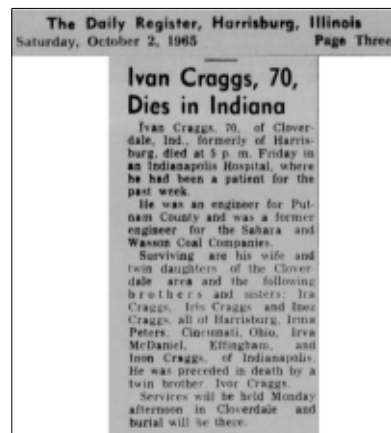

Obit

Children from this marriage were:

+ 87 F   i. **Betty Jane DAVIS** [3398] was born on 12 Jun 1921 in Harrisburg, Saline County, Illinois, died on 22 Sep 1997 in Lafayette, Tippecanoe County, Indiana at age 76, and was buried on 25 Sep 1997 in Cloverdale Cemetery, Cloverdale, Putnam County, Indiana.