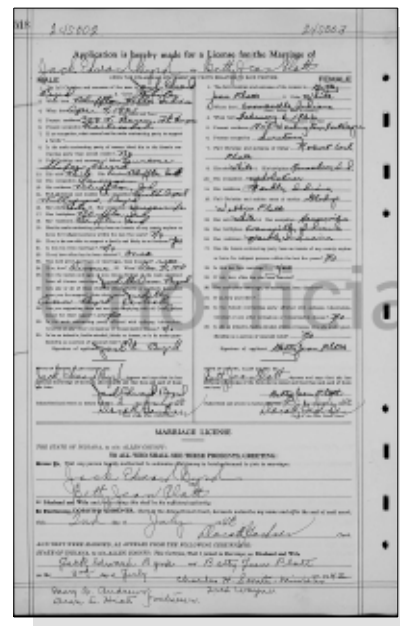

Descendants of Nelson WEBBER

92. Betty Jean PLATT [10884] (*Gladys Choiseser WEBBER*³, *John Walter*², *Nelson*¹) was born on 6 Feb 1922 in Evansville, Vanderburgh County, Indiana, died on 4 Oct 2004 in Jacksonville, Duval County, Florida at age 82, and was buried in Markle Cemetery, Markle, Huntington County, Indiana.

General Notes:

Indiana Marriages, 1811-2007

Name Jack Edward Byrd
Event Type Marriage Registration
Event Date 03 Jul 1942
Event Place Allen, Indiana, United States
Residence Place Fort Wayne, , Indiana
Gender Male
Age (Estimated) 21
Race White
Race (Original) White
Number of Previous Marriages Once
Birth Date 04 Apr 1921
Birthplace Bluffton, Wells, Indiana
Marriage License Date 02 Jul 1942
Marriage Place Fort Wayne, Allen, Indiana
Father's Name Laurence Shafer Byrd
Mother's Name Ruth Opal Williams Byrd
Spouse's Name Betty Jean Platt
Spouse's Residence Place Fort Wayne, Allen, Indiana
Spouse's Gender Female
Spouse's Age (Estimated) 20
Spouse's Race White
Spouse's Race (Original) White
Spouse's Birth Date 06 Feb 1922
Spouse's Birthplace Evansville, , Indiana
Spouse's Father's Name Robert Earl Platt
Spouse's Mother's Name Gladys Webber Platt
Officiator's Name Charles H Smith
Page 518
Number of Images 1

Marriage

Betty married **Jack Edward BYRD** [2392] on 3 Jul 1942 in Fort Wayne, Allen County, Indiana. Jack was born on 4 Apr 1922 in Bluffton, Wells County, Indiana, died on 8 Jan 2010 in Leesburg, Lake County, Florida at age 87, and was buried in Florida National Cemetery, Bushnell, Sumter County, Florida.

Children from this marriage were:

+ 161 M i. **Jack Michael BYRD** [2391] was born on 7 Nov 1943 in Huntington County, Indiana and died on 3 May 2012 in Gulfport, Harrison County, Mississippi at age 68.

Jack married **Karen RAHER** [25910].

Jack next married **Donna Faye McNIEL** [180] (b. 8 Aug 1947, d. 8 Feb 1991) on 13 Mar 1966 in Taylor County, Texas.

+ 162 M ii. **Steven K. BYRD** [2419] was born in 1946.

Steven married **Heidi GUESS** [6075].

Betty next married **Everett William WHITE** [14272] in 1946-1953. Everett was born on 25 Jun 1921 in Payne, Paulding County, Ohio, died on 27 Dec 2004 in Jacksonville, Duval County, Florida at age 83, and was buried in Markle Cemetery, Markle, Huntington County, Indiana.