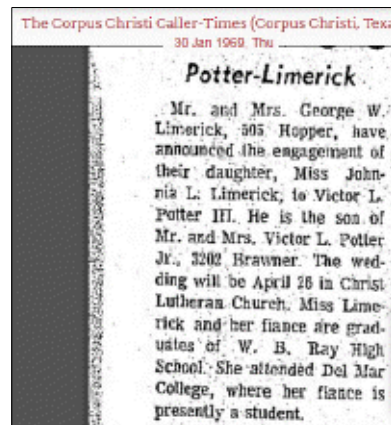

Engagement

The child from this marriage was:

- + 186 M i. **Michael Wayne POTTER** [10953] was born on 1 Feb 1972.

124. Patrick Edmond LIMERICK [8538] (*George Washington LIMERICK*⁴, *Joseph Homer Webber LIMERICK*³, *Winnie WEBBER*², *Nelson*¹) was born on 19 Jan 1951.