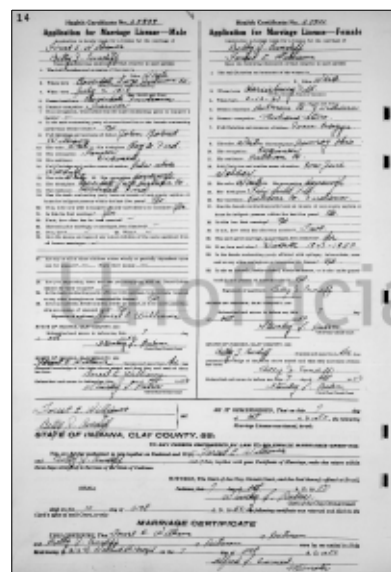

Albert married **Mae June "Mary" DAVIS** [25900] on 28 Jul 1945 in Yuma, Yuma County, Arizona. Mae was born on 14 Jun 1926 in Honolulu County, Hawaii, died on 29 Sep 1989 in Santa Ana, Orange County, California at age 63, and was buried in Good Sheperd Cemetery, Huntington Beach, Orange County, California.

Children from this marriage were:

+ 151 F i. **Dawne Louise McCONNELL** [25901] was born on 22 Dec 1945.

Dawne married **John Thomas WATTS** [25903] on 21 Feb 1966 in Clarke County, Nevada.

Dawne next married **Edward S. BURT** [25905] on 12 Jun 1971 in Orange County, California.

+ 152 F ii. **Glenda Anne McCONNELL** [25902] was born in 1948 and died in 2005 at age 57.

Glenda married **Glenn Russell KERR** [25908] (b. 1948) on 31 Jul 1966 in Orange County, California.

Glenda next married **Howard B. LORT** [25909] on 14 Feb 1974 in Orange County, California.

87. Betty Jane DAVIS [3398] (*Eva Jane WEBBER*³, *William Jackson "Jack"*², *Nelson*¹) was born on 12 Jun 1921 in Harrisburg, Saline County, Illinois, died on 22 Sep 1997 in Lafayette, Tippecanoe County, Indiana at age 76, and was buried on 25 Sep 1997 in Cloverdale Cemetery, Cloverdale, Putnam County, Indiana.

General Notes:

1940 - Ward 6, Fort Wayne, Wayne Township, Allen, Indiana

Iris E Davis	Head	M	25	Indiana
Betty J Davis	Wife	F	19	Illinois
Alice Jane Davis	Daughter	F	0	Indiana

Betty married **McADAMS** [25797].

Betty next married **Iva Eugene DAVIS** [25808] before 1940. Iva was born about 1925 in Indiana.

2nd Marriage

The child from this marriage was:

+ 153 F i. **Alice June CRAGGS** [25802] was born on 30 Mar 1940 in Johnson County, Indiana.

Alice married **Thomas Jerry HACKER** [25803] (b. 13 Jan 1937) on 31 Jul 1959 in Putnam County, Indiana.