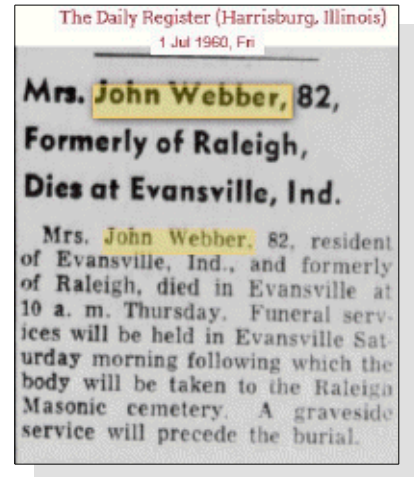

Descendants of Nelson WEBBER

John married **Winne BURNETT** [2326], daughter of **Richard M. BURNETT** [2318] and **Nancy CHOISSER** [2766], on 22 Sep 1898 in Saline County, Illinois. Winne was born in Mar 1878 in Arkansas, died on 30 Jun 1960 in Evansville, Vanderburgh County, Indiana at age 82, and was buried in Raleigh Masonic Cemetery, Raleigh, Saline County, Illinois.

Obit

Children from this marriage were:

1. + 46 F   i. **Gladys Choiseser WEBBER** [13966] was born on 25 Aug 1899 in Raleigh, Saline County, Illinois, died on 19 Feb 1977 in Huntington, Huntington County, Indiana at age 77, and was buried in Markle Cemetery, Markle, Huntington County, Indiana.

Gladys married **William H. BIRDSELL** [1467] (b. 20 Oct 1898) on 15 Jul 1918 in Spencer County, Indiana.

Gladys next married **Robert Earl PLATT** [10889] (b. 26 Feb 1897, d. 2 Mar 1970) on 3 Sep 1921 in Cuyahoga County, Ohio.

1. + 47 F   ii. **Jeanne G. WEBBER** [14010] was born in 1902 in Illinois, died in 1904 in Saline County, Illinois at age 2, and was buried in Raleigh Masonic Cemetery, Raleigh, Saline County, Illinois.

1. + 48 F   iii. **Prudence Burnette WEBBER** [14116] was born on 11 May 1905 in Illinois, died on 9 Mar 1936 in Evansville, Vanderburgh County, Indiana at age 30, and was buried in Centenary UMC Cemetery, Evansville, Vanderburgh County, Indiana.

Prudence married **Robert Eugene PALMER Sr.** [10462]. (b. Abt 1902)