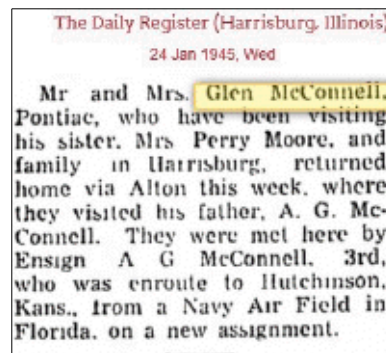

Children from this marriage were:

- + 85 F i. **Eileen Elizabeth McCONNELL** [9157] was born on 17 Jul 1921 in Glen Carbon, Madison County, Illinois, died on 20 Mar 2005 in St. Louis, St. Louis County, Missouri at age 83, and was buried on 24 Mar 2005 in Glen Carbon Cemetery, Glen Carbon, Madison County, Illinois.
  Eileen married **William J. HARRIS** [25767]. (d. After 20 Mar 2005)
- + 86 M ii. **Albert Glenn "Bud" McCONNELL III** [9152] was born about 1923 in Illinois and was christened of Oceanside, CA.
  Albert married **Mae June "Mary" DAVIS** [25900] (b. 14 Jun 1926, d. 29 Sep 1989) on 28 Jul 1945 in Yuma, Yuma County, Arizona.