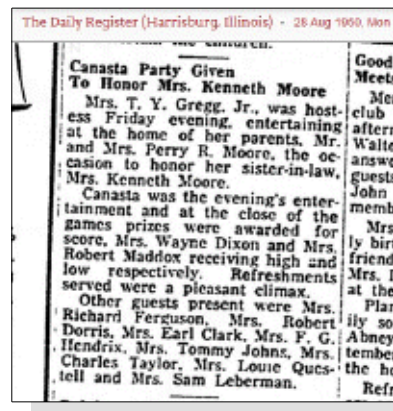

1940 - Pontiac Township, Oakland, Michigan

Albert G Mcconnell	Head	M	36	Illinois	
Mary Mcconnell	Wife	F	34	Illinois	
Eileen Mcconnell	Daughter	F	18	Illinois	
Glenn Mcconnell	Son	M	17	Illinois	

Eileen married **William J. HARRIS** [25767]. William died after 20 Mar 2005.

Children from this marriage were:

- + 149 F i. **Elizabeth HARRIS** [25768].

Elizabeth married **FINKLE** [25769].

- + 150 F ii. **Gretchen Jo "Missy" HARRIS** [25771] was born on 2 Apr 1949 in Illinois, died on 7 May 1997 in

Husband's Name