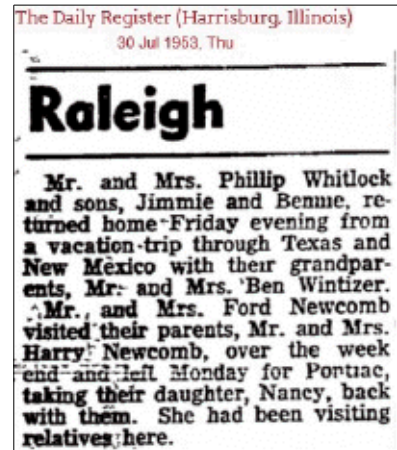

Descendants of Nelson WEBBER

---

67. **Ford William NEWCOMB** [10149] (*Naomi F. "Syd" ELDER*³, *Cora W WEBBER*², *Nelson*¹) was born on 21 Feb 1914 in Raleigh, Saline County, Illinois, died on 13 Feb 1988 in Flint, Genesee County, Michigan at age 73, and was buried in Ottawa Park Cemetery, Clarkston, Oakland County, Michigan.

General Notes:

William F Newcomb
Michigan Death Index 1971 - 1996
Name William F Newcomb
Event Type Death
Event Date 13 Feb 1988
Event Place Flint, Genesee, Michigan
Residence Place Davison, Genesee, Michigan
Gender Male
Birth Date 21 February 14
Certificate Number 7650

Ford W Newcomb
United States Social Security Death Index
Age 74
Given Name Ford
Middle Name W
Surname Newcomb
Birth Date 21 Feb 1914
State Michigan
Last Place of Residence Davison, Genesee, Michigan
Previous Residence Postal Code 48423
Event Date 13 Feb 1988

1940 - Area A, Pontiac, Pontiac City, Oakland, Michigan
Ford Newcombe Head M 26 Illinois
Gertrude Newcombe Wife F 25 Illinois

Ford married **Gertrude E.** [25728] on 19 Apr 1933 in Per tombstone. Gertrude was born on 5 Jul 1914 in Illinois, died on 31 Mar 2004 at age 89, and was buried in Ottawa Park Cemetery, Clarkston, Oakland County, Michigan.

The child from this marriage was:

+ 116 F i. **Nancy NEWCOMB** [10152].

Article