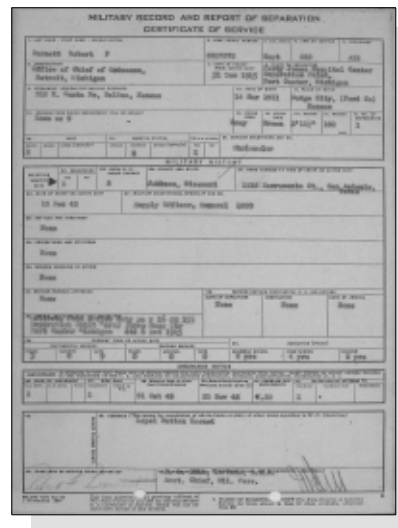

Roy married **Ardinell McGAULTY** [25701] on 23 Jul 1924 in Coldwater, Ford County, Kansas. Ardinell was born about 1903 in Kansas.

Children from this marriage were:

- + 100 M i. **Donald BURNETT** [25699] was born about 1926 in Kansas.
- + 101 M ii. **Robert "Bobby" BURNETT** [25700] was born about 1929 in Kansas.

58. Robert F. BURNETT [2319] (*Ralph Hiram BURNETT*³, *Mary Elizabeth WEBBER*², *Nelson*¹) was born on 14 Mar 1911 in Dodge City, Ford County, Kansas and died on 26 Sep 2001 in Irvine, Orange County, California at age 90.

General Notes:

Robert Burnett
United States Social Security Death Index
Age 90
Given Name Robert
Surname Burnett
Birth Date 14 Mar 1911
State Missouri
Last Place of Residence Irvine, Orange, California
Previous Residence Postal Code 92604
Event Date 26 Sep 2001

1940 - Ward 7, Kansas City, Kaw Township, Jackson, Missouri
Robert Burnett Head M 29 Kansas
Clare Burnett Wife F 30 Kansas

Robert married **Clara Augusta "Claire" THOMSEN** [25682] in 1939. Clara was born on 20 Sep 1909 in Kansas and died on 4 Jul 1984 in San Diego County, California at age 74.

Children from this marriage were:

- + 102 F i. **Daughter BURNETT** [25683].
- + 103 M ii. **Son BURNETT** [25684].

59. Harriet Annabel BURNETT [25680] (*Ralph Hiram BURNETT*³, *Mary Elizabeth WEBBER*², *Nelson*¹) was born in

Military Papers with birth date/place