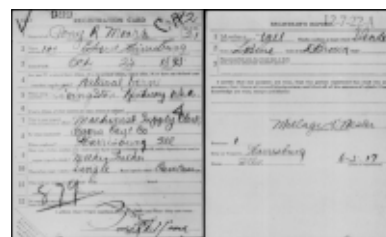

Descendants of Nelson WEBBER

Perry Moore	Head	M	34	Kentucky	
Hazel E Moore	Wife	F	32	Illinois	
Kenneth R Moore	Son	M	5	Illinois	
Phyllis A Moore	Daughter	F	2	Illinois	

1940 - Ward 3, Harrisburg, Harrisburg Township, Saline, Illinois

Perry R Moore	Head	M	44	Kentucky	
Hazel Moore	Wife	F	42	Illinois	
Kenneth R Moore	Son	M	15	Illinois	
Phyllis Ann Moore	Daughter	F	12	Illinois	

Hazel married **Perry R. MOORE** [9753], son of **Benjamin F. MOORE** [9723] and **Julia Ette CRANK** [3617], after 1920. Perry was born on 25 Oct 1895 in Livingston, Rockcastle County, Kentucky and died in Oct 1970 in Saline County, Illinois at age 75.

WWI Card

Children from this marriage were:

- + 83 M i. **Kenneth MOORE** [9744] was born about 1925 in Illinois.
  Kenneth married **Jean Elizabeth MORLAN** [9830] on 18 Jun 1949 in Lakewood Ohio.
- + 84 F ii. **Phyllis Ann MOORE** [9754] was born about 1928 in Illinois and was buried in lived in Laguna Beach CA.
  Phyllis married **Thomas Y. GREGG Jr.** [5974] on 3 Oct 1947 in Elko, Elko County, Nevada.

43. Albert Glen McCONNELL Jr. [9150] (*Emma C. WEBBER², Nelson¹*) was born in 1902 and died after 1945.

Albert married **Mary Jane BURG DORF** [25770]. Mary was born in 1905.