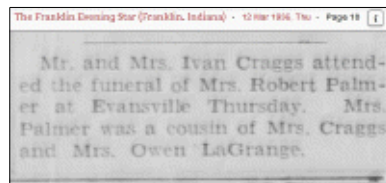

Descendants of Nelson WEBBER

Children from this marriage were:

+ 91 M i. **Son PLATT** [10892].

Son married someone.

+ 92 F ii. **Betty Jean PLATT** [10884] was born on 6 Feb 1922 in Evansville, Vanderburgh County, Indiana, died on 4 Oct 2004 in Jacksonville, Duval County, Florida at age 82, and was buried in Markle Cemetery, Markle, Huntington County, Indiana.

Betty married **Jack Edward BYRD** [2392] (b. 4 Apr 1922, d. 8 Jan 2010) on 3 Jul 1942 in Fort Wayne, Allen County, Indiana.

Betty next married **Everett William WHITE** [14272] (b. 25 Jun 1921, d. 27 Dec 2004) in 1946-1953.

+ 93 F iii. **JoAnn PLATT** [10886] was born on 11 Sep 1927 in Markle, Huntington County, Indiana.

JoAnn married **James Lawrence BLOOD** [1644] (b. 20 Mar 1917, d. 18 Jul 1989) on 25 Jan 1988 in Wabash County, Indiana.

JoAnn next married **Artie Franklin WELCH Jr.** [14206] (b. 5 Dec 1925) on 27 Nov 1945 in Huntington County, Indiana.

47. Jeanne G. WEBBER [14010] (*John Walter², Nelson¹*) was born in 1902 in Illinois, died in 1904 in Saline County, Illinois at age 2, and was buried in Raleigh Masonic Cemetery, Raleigh, Saline County, Illinois.

48. Prudence Burnette WEBBER [14116] (*John Walter², Nelson¹*) was born on 11 May 1905 in Illinois, died on 9 Mar 1936 in Evansville, Vanderburgh County, Indiana at age 30, and was buried in Centenary UMC Cemetery, Evansville, Vanderburgh County, Indiana.

Funeral Attendees

General Notes: 1930 -		Henderson, Henderson, Kentucky		
Josephine Hagan	Head	F	67	Kentucky
Birtie Hagan	Daughter	F	42	Kentucky
Amanda Hagan	Daughter	F	40	Kentucky
Nellie Helfric	Daughter	F	28	Kentucky
Robert Palmer	Lodger	M	28	Indiana
Burnette Palmer	Lodger	F	24	Illinois
Robert E Palmer	Lodger	M	2	Indiana
Florence H Chatman	Lodger	F	73	Kentucky
Linus T Moore	Lodger	M	56	Mississippi
Leila Moore	Lodger's wife	F	51	Mississippi
F G Dudley	Lodger	M	52	Kentucky
Arthur Aldridge	Lodger	M	48	Tennessee
Ed Willison	Lodger	M	42	Kentucky
George Mcfarland	Lodger	M	62	Kentucky
David Reeder	Lodger	M	22	Kentucky
James A Tillotson	Lodger	M	23	Kentucky

1940 - Councilmanic Zone 5, Evansville, Pigeon Township, Vanderburgh, Indiana

W John Webber	Head	M	64	Illinois
Winnie Webber	Wife	F	62	Arkansas
Robert Eugene Palmer	Grandson	M	12	Indiana

1940 - Councilmanic Zone 4, Evansville, Pigeon Township, Vanderburgh, Indiana

Robert Palmer	Head	M	38	Indiana
Florence Palmer	Wife	F	22	Indiana

Prudence married **Robert Eugene PALMER Sr.** [10462]. Robert was born about 1902 in Indiana.