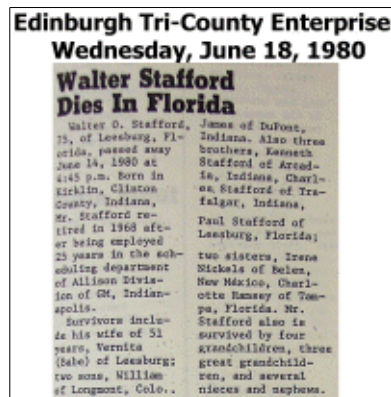

Vernita married **Walter O. STAFFORD** [19283] about 1928. Walter was born on 1 Oct 1904 in Kirklin, Clinton County, Indiana and died on 14 Jun 1980 in Lake County, California at age 75.

Obit

The child from this marriage was: