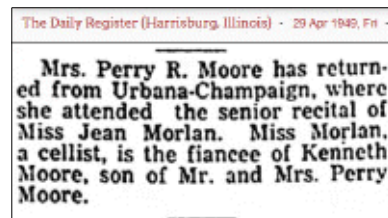

Wife's name

Children from this marriage were:

- + 145 M i. **David Kenneth MOORE** [9731] was born on 23 Mar 1950 in New York City, New York.
- + 146 M ii. **Geoffrey MOORE** [9734] was born on 28 Dec 1952 in Charlette, North Carolina.